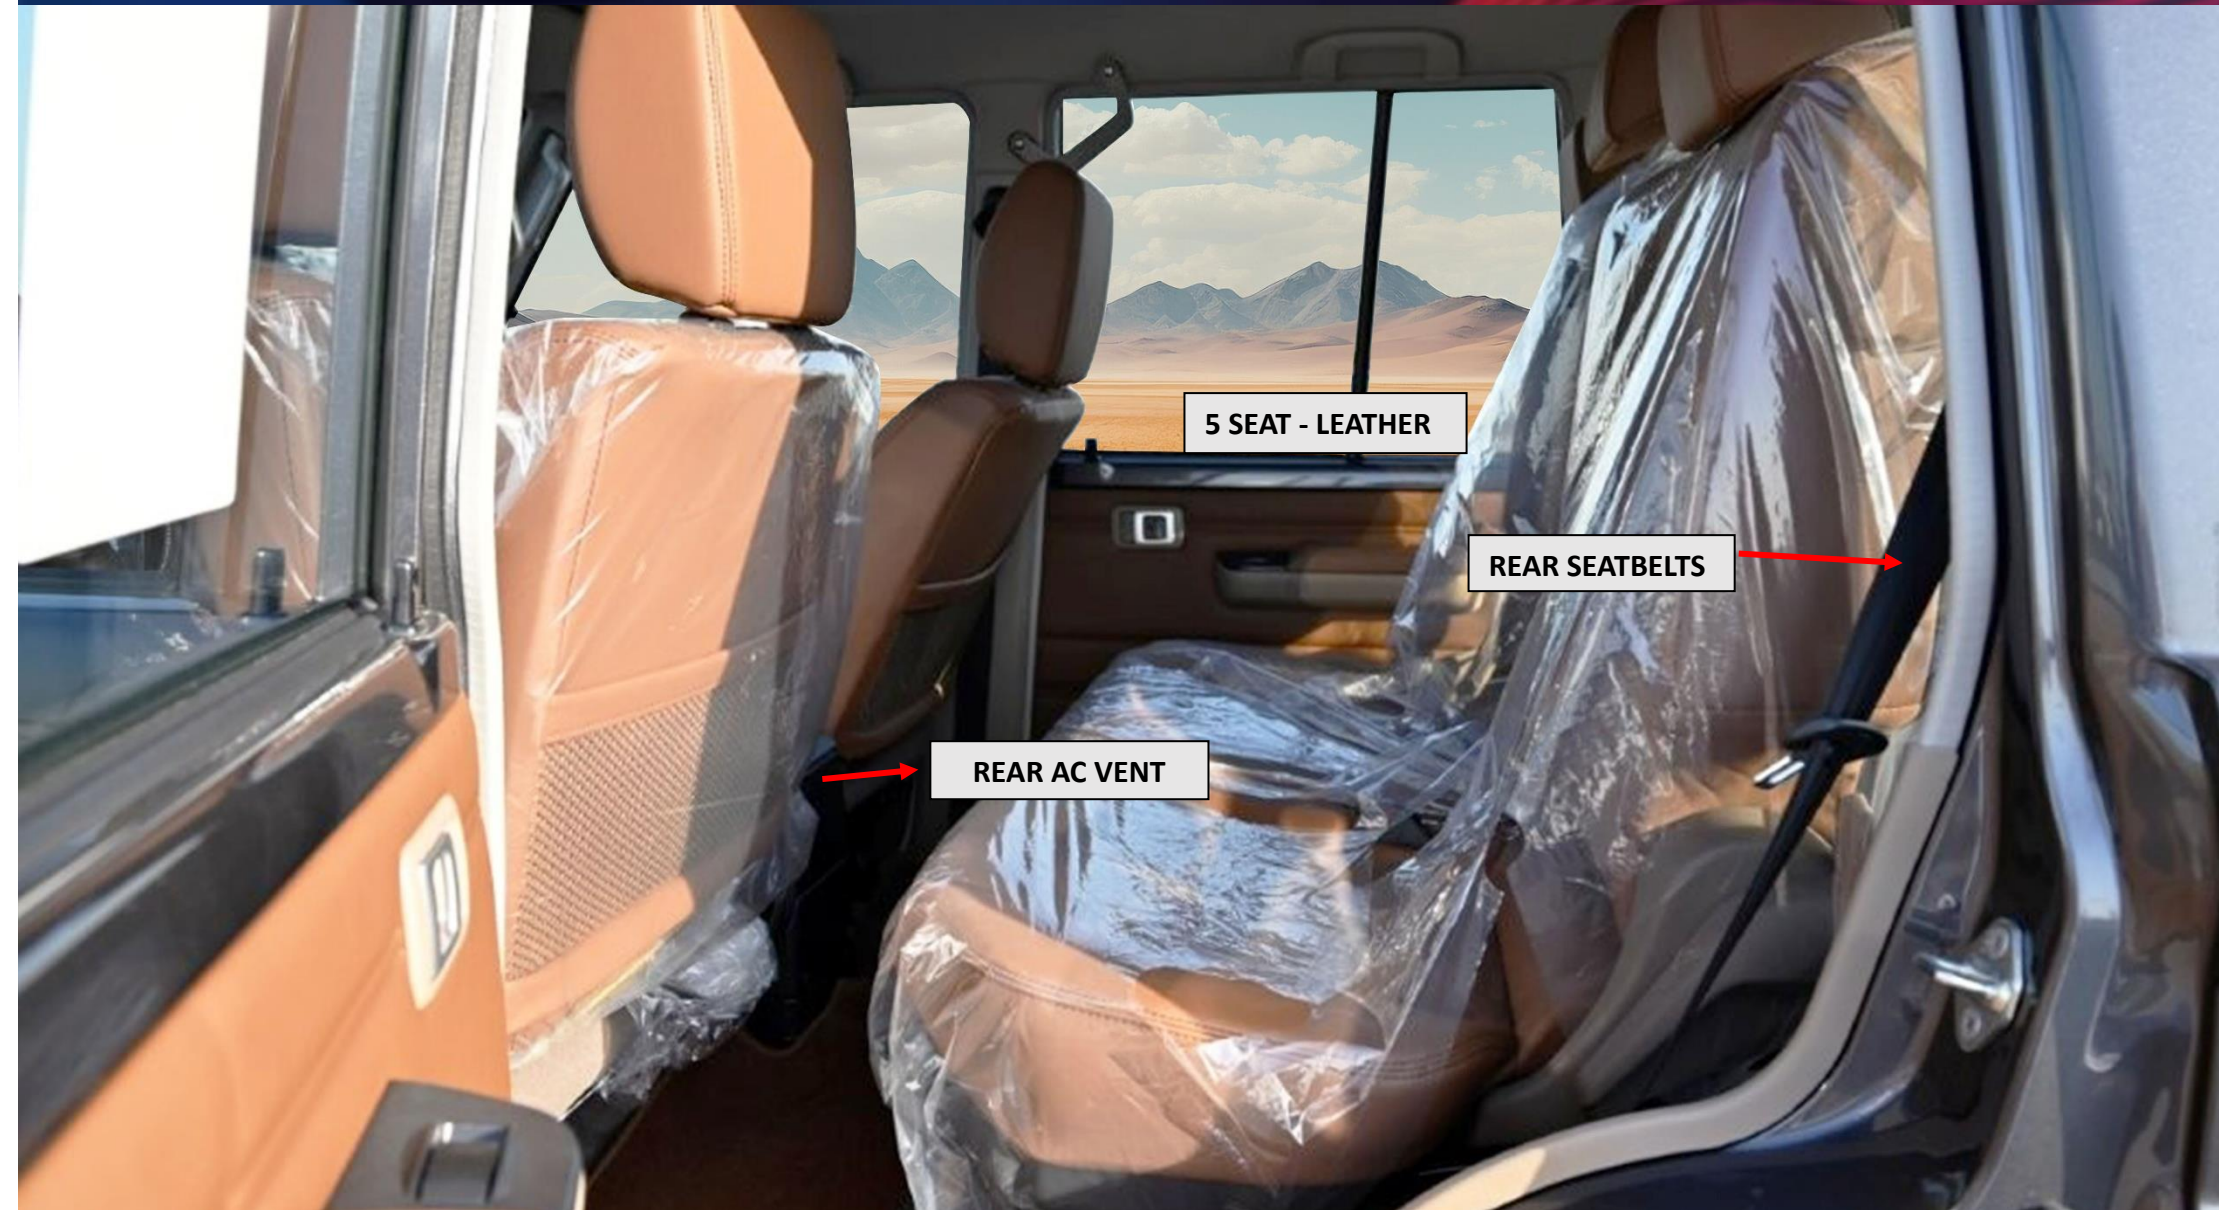

SAHARA MOTORS GROUP

5 SEAT - LEATHER

REAR SEATBELTS

REAR AC VENT

Sahara Motors (Head Office)

Block 3, Showroom 25, Auto Market,
Ras Al Khor, Dubai, United Arab Emirates.

✉ info@saharamotorsuae.com

☎ +971 - 43332623

Sahara Motors FZE

Showroom 19, DUCAMZ, Ras Al Khor,
Dubai, United Arab Emirates.

✉ info@saharamotorsfze.com

☎ +971 - 42882430

Sahara Motors (Branch)

25th Floor, Suite #2503, Jafza View 18,
Jebel Ali Freezone, Dubai, United Arab Emirates.

✉ info@saharamotorsuae.com

☎ +971 - 43332623

Forex Motors FZCO

Showroom 357, DUCAMZ, Ras Al Khor,
Dubai, United Arab Emirates.

✉ info@forexmotorsuae.com

☎ +971 - 43204249

Blitz Motors FZE

Office - C1-1F-SF1858, Ajman Free Zone
C1 Building, Ajman, United Arab Emirates.

✉ info@blitzmotorsuae.com

☎ +971 - 544400938