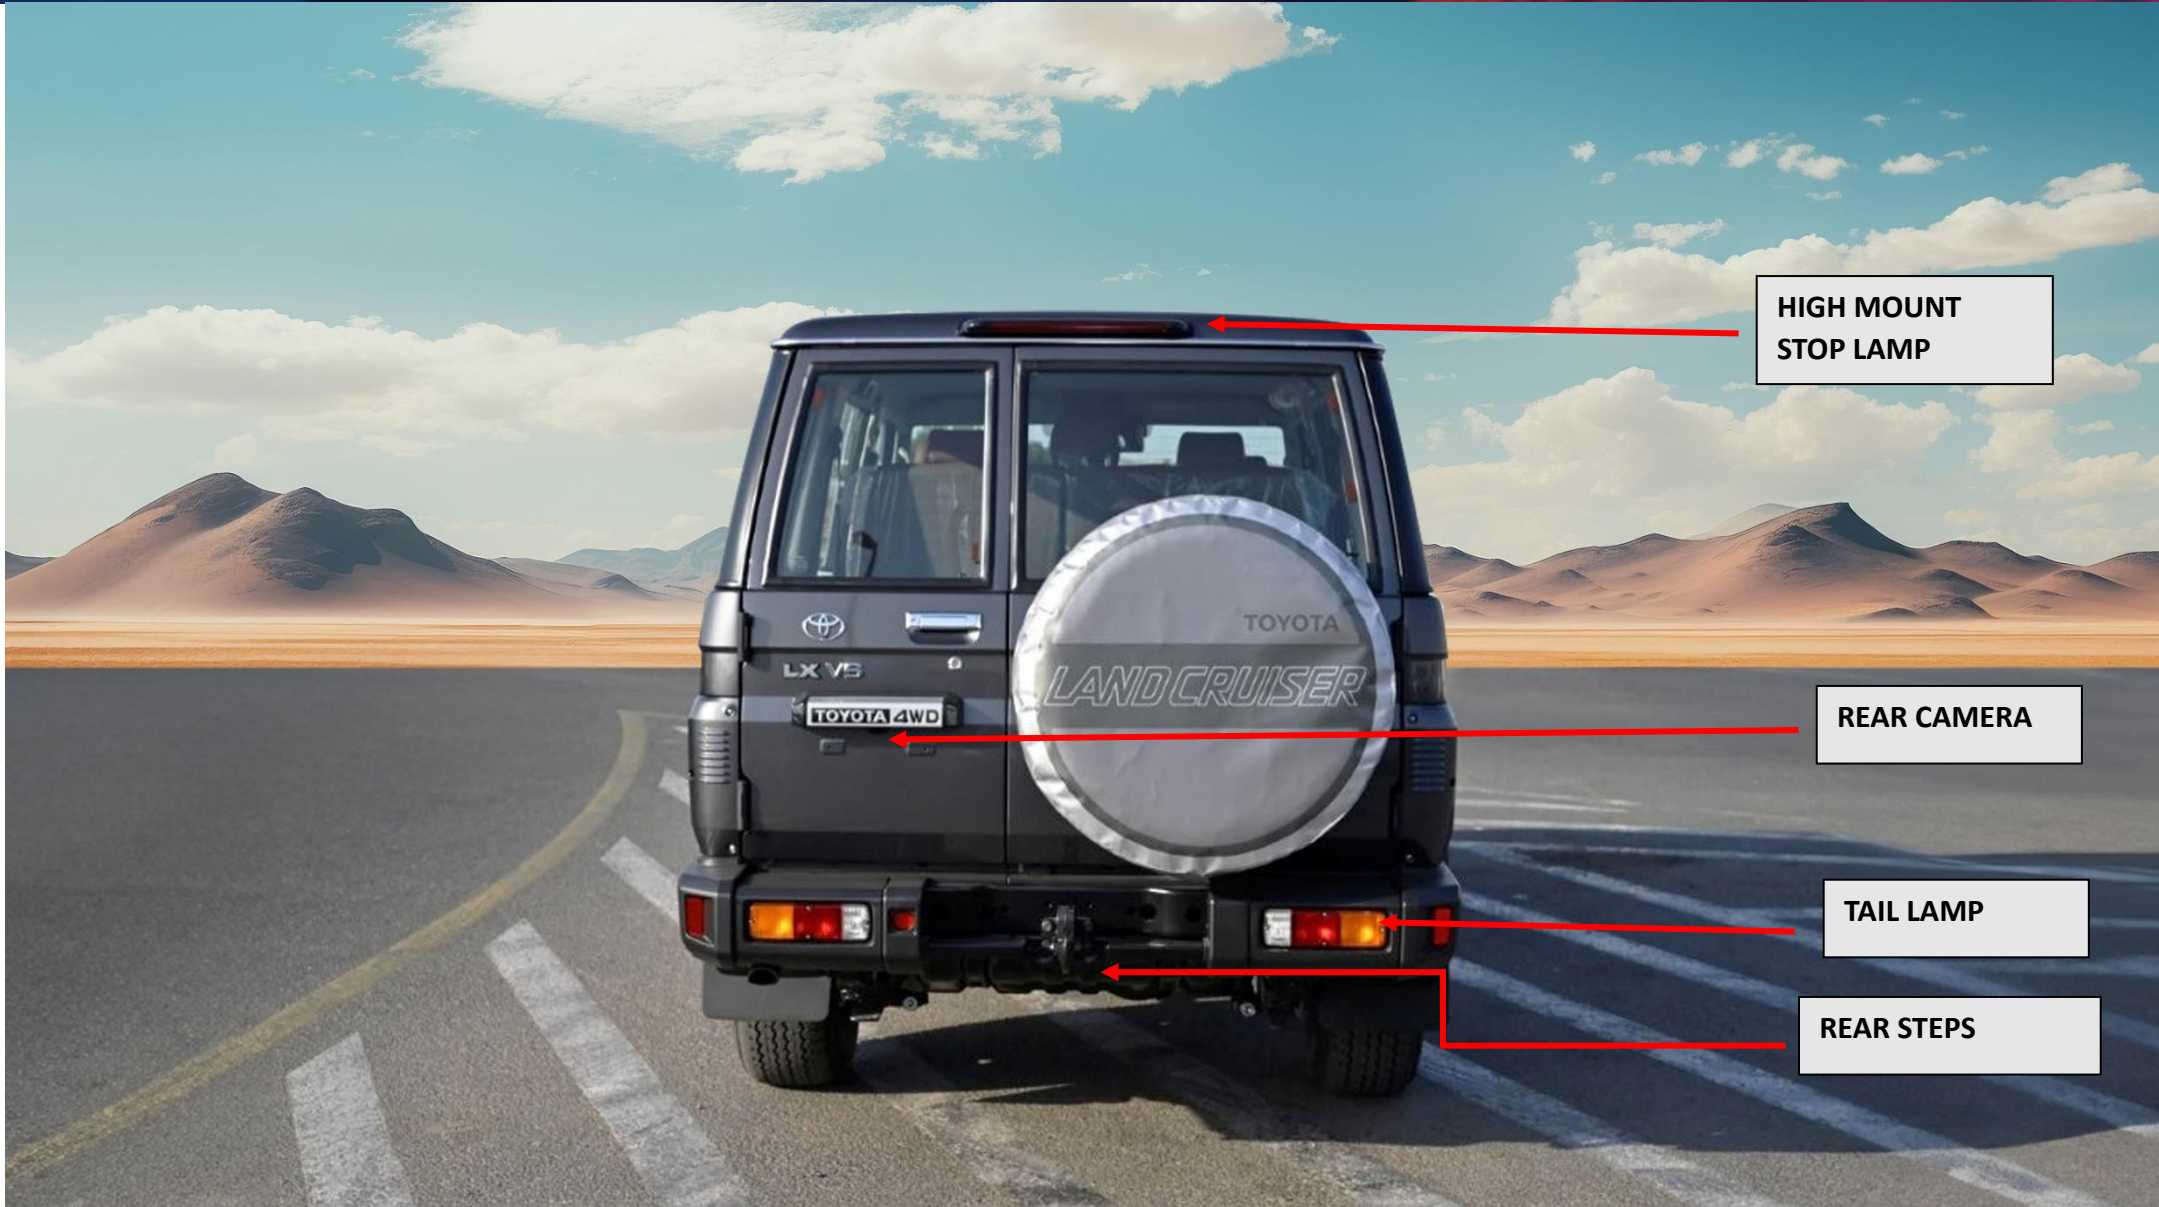

SAHARA MOTORS GROUP

HIGH MOUNT
STOP LAMP

REAR CAMERA

TAIL LAMP

REAR STEPS

Sahara Motors (Head Office)

Block 3, Showroom 25, Auto Market,
Ras Al Khor, Dubai, United Arab Emirates.

✉ info@saharamotorsuae.com

☎ +971 - 43332623

Sahara Motors FZE

Showroom 19, DUCAMZ, Ras Al Khor,
Dubai, United Arab Emirates.

✉ info@saharamotorsfze.com

☎ +971 - 42882430

Sahara Motors (Branch)

25th Floor, Suite #2503, Jafza View 18,
Jebel Ali Freezone, Dubai, United Arab Emirates.

✉ info@saharamotorsuae.com

☎ +971 - 43332623

Forex Motors FZCO

Showroom 357, DUCAMZ, Ras Al Khor,
Dubai, United Arab Emirates.

✉ info@forexmotorsuae.com

☎ +971 - 43204249

Blitz Motors FZE

Office - C1-1F-SF1858, Ajman Free Zone
C1 Building, Ajman, United Arab Emirates.

✉ info@blitzmotorsuae.com

☎ +971 - 544400938